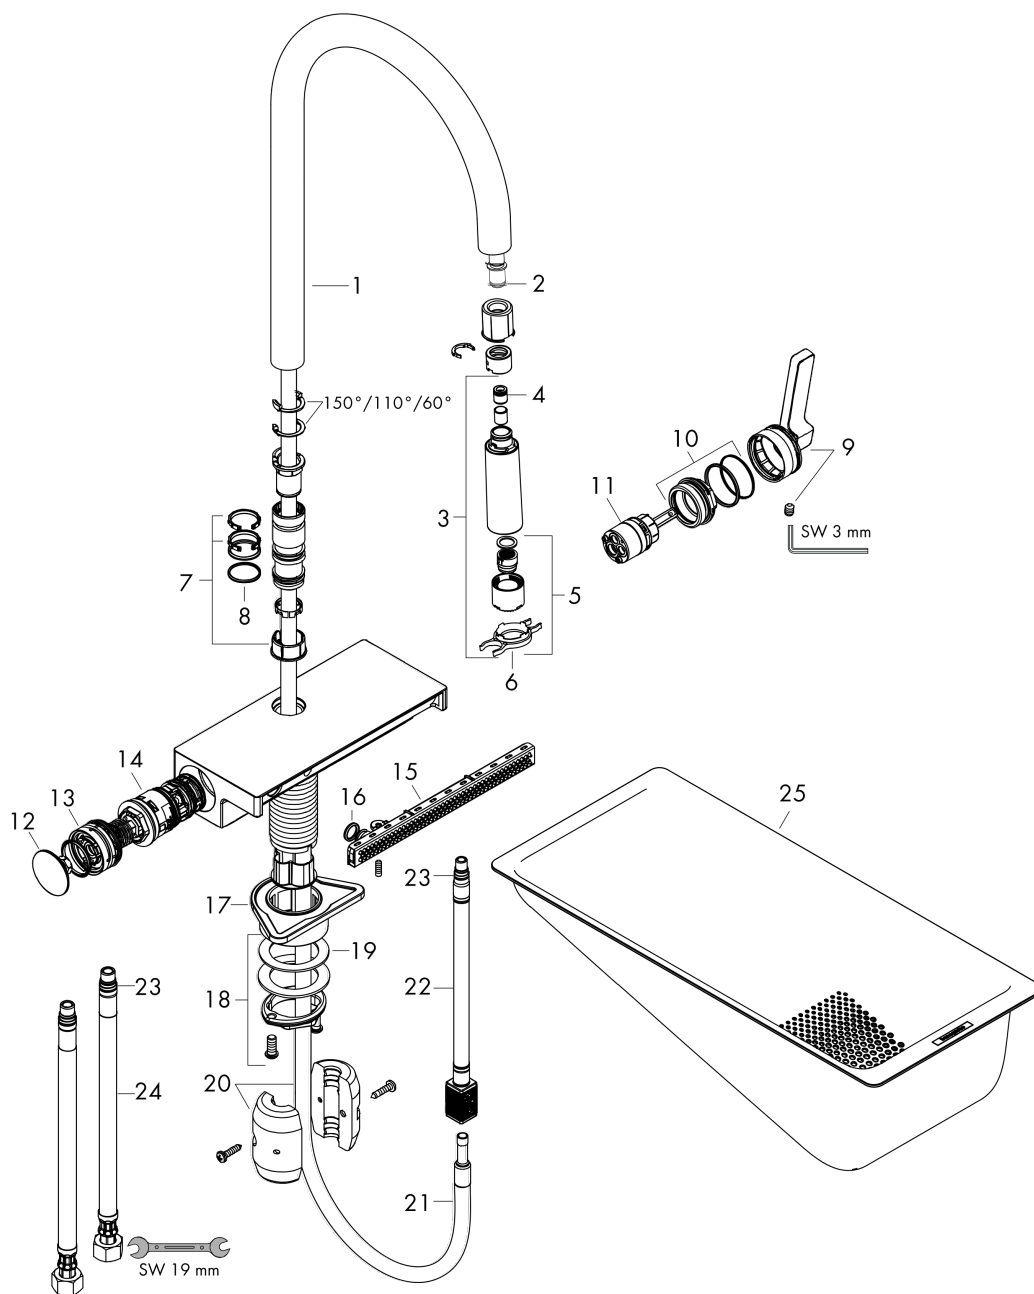

### product features

- consists of: single lever kitchen mixer, multifunctional strainer
- ComfortZone 170
- swivel range adjustable in 3 steps 60°, 110° or 150°
- laminar spray, shower spray, SatinFlow
- change between SatinFlow and pull-out spray at the touch of a button
- lockable shower spray, spray returns through pressing spray diverter
- MagFit magnetic shower support
- connection dimension: DN15
- maximum flow rate at 3 bar: 7 l/min
- ceramic cartridge
- connection type: G 3/8 connections
- integrated non-return valve
- tap hole with Ø 35 mm required, recommendation: the middle of tap hole drilling should be max. 45 mm from the back side of of the bowl

#### Installation examples

**Aquno Select M81**  
**Single lever kitchen mixer 170, pull-out spray, 3jet**  
 Surfaces: **Matt Black**    Article Number: **73837670**

## Exploded Drawing

Year of production: >04/20

**Aquino Select M81**  
**Single lever kitchen mixer 170, pull-out spray, 3jet**  
 Surfaces: **Matt Black** Article Number: **73837670**

### Spare part list

Year of production: >04/20

Pos.	Description	Article Number	Price	PU
1	spout cpl.	93779670	-	1
2	O-ring 8x2	98112000	-	1
3	handspray	93778670	-	1
4	non return valve DW 10	96456000	-	1
5	spray former	93342000	-	1
6	service tool	95910000	-	1
7	set of lever collars	98365000	-	1
8	O-ring 19x2	98426000	-	1
9	handle	93776670	-	1
10	nut	92926000	-	1
11	cartridge, assy	93183000	-	1
12	cover	93777670	-	1
13	spring with sleeve	93782000	-	1
14	selector assy	93558000	-	1
15	spray head cpl.	93781670	-	1
16	O-ring 10x2	98170000	-	1
17	support	97523000	-	1
18	fixing set (special)	93253000	-	1
19	lever collar	97548000	-	1
20	weight	92500000	-	1
21	hose	93745000	-	1
22	connection hose 400 mm M10x1	92914000	-	1
23	O-ring 8x1,75	97827000	-	1
24	connection hose 900 mm M10x1 G3/8	93780000	-	1
25	-	40963000	-	1