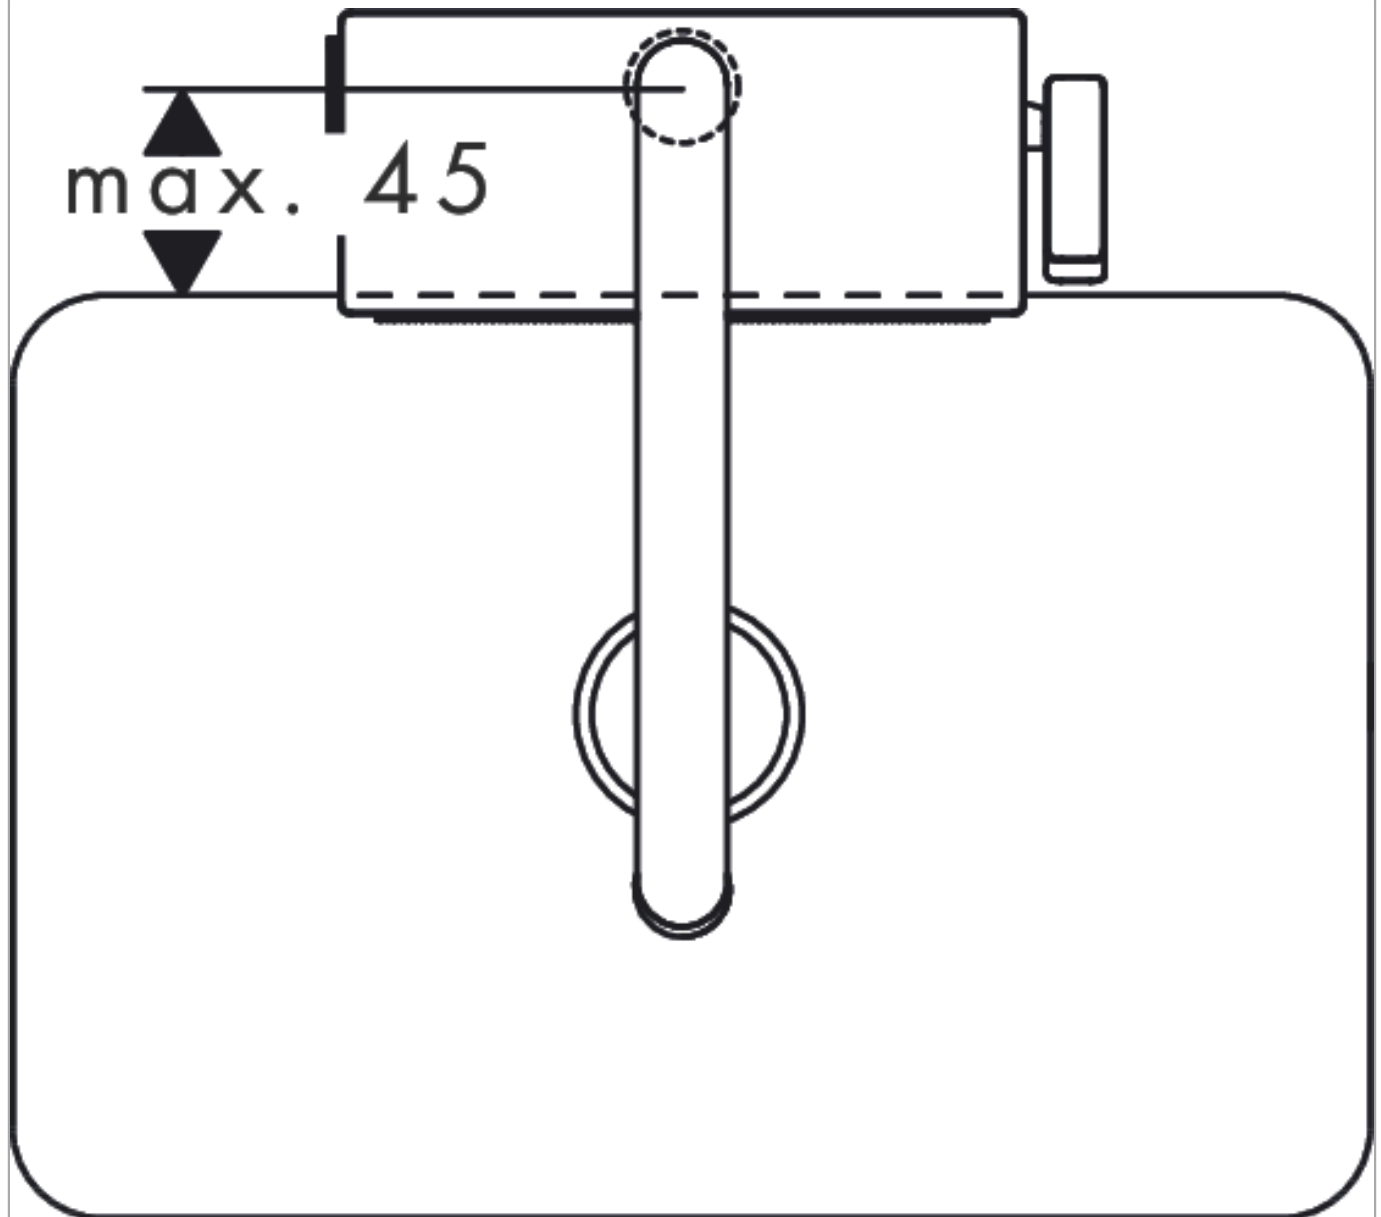

Aquno Select M81
Single lever kitchen mixer 170, pull-out spray, 3jet
Surfaces: **Matt Black** Article Number: **73837670**

Installation examples