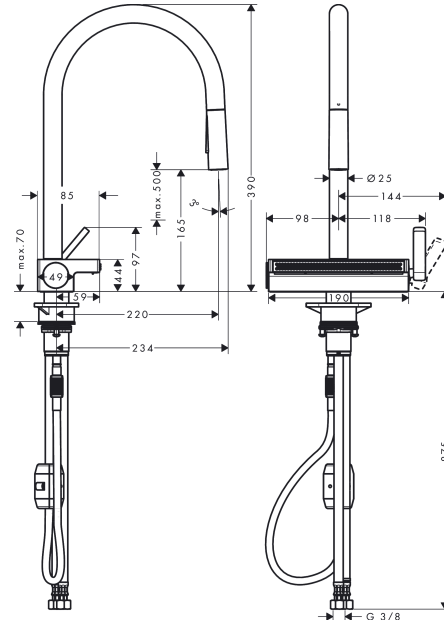

Scale drawing